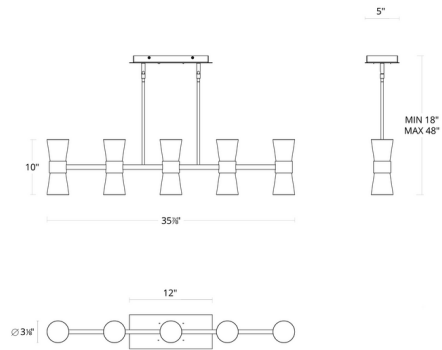

CLICK TO VIEW PRODUCT

Notes: