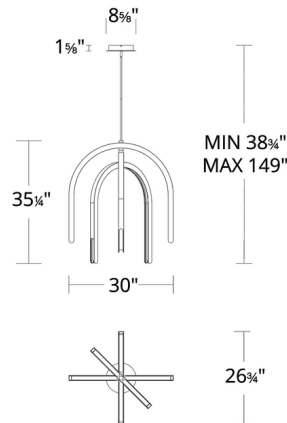

CLICK TO VIEW PRODUCT

Notes: