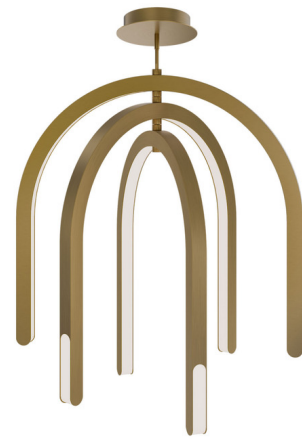

## Helmet Color-Select Pendant By WAC Lighting

### Description

The Helmet Pendant features movable arches lined with a light connect on a center stem. Can be adjusted as desired to fit your space. Helmet includes a color-select switch which allows user to field select between 2700K, 3000K, 3500K and 4000K color temperature options. Select pre-set color temperature and field adjust. TRIAC and ELV dimming at 120V. 0-10V dimming at 277V.

### Specifications

|                       |                          |
|-----------------------|--------------------------|
| COLOR                 | White                    |
| BODY FINISH           | Aged Brass               |
| WATTAGE               | 40W                      |
| DIMMER                | Low Voltage Electronic   |
| DIMENSIONS            | 30"W x 38.75"H           |
| INTEGRATED LED MODULE | 1 x LED/40W/120-277V LED |

Shown in aged brass / white

CLICK TO VIEW PRODUCT

Notes: