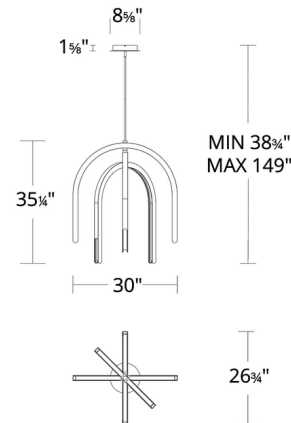

CLICK TO VIEW PRODUCT

Notes: