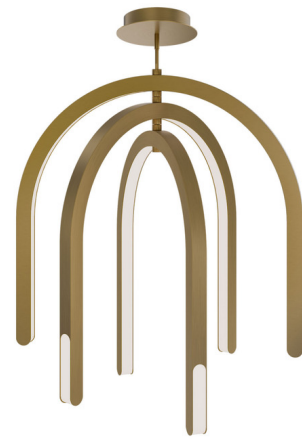

Lightology

lightology.com
866-954-4489
04-20-26

Project: _____

Company: _____

Location: _____ Fixture Type: _____

SPEC #: **WAC1424544**

Approved On: _____ Approved By: _____

Helmet Color-Select Pendant By WAC Lighting

Description

The Helmet Pendant features movable arches lined with a light connect on a center stem. Can be adjusted as desired to fit your space. Helmet includes a color-select switch which allows user to field select between 2700K, 3000K, 3500K and 4000K color temperature options. Select pre-set color temperature and field adjust. TRIAC and ELV dimming at 120V. 0-10V dimming at 277V.

Specifications

COLOR . . . . . White
BODY FINISH . . . . . Aged Brass
WATTAGE 40W
DIMMER . . . . . Low Voltage Electronic
DIMENSIONS . . . . . 30"W x 38.75"H
INTEGRATED LED MODULE . . . . . 1x LED/40W/120-277V LED

Technical Information

LAMP LIFE . . . . . 54000 hours
COLOR RENDERING . . . . . 90 CRI
LAMP COLOR 2700K
LUMENS/WATT 47.50
LUMINOUS FLUX . . . . . 1900 lumens

Shown in aged brass / white