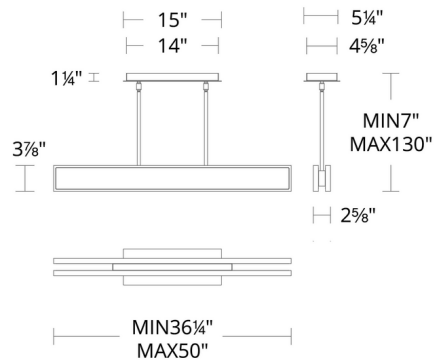

Lightology

lightology.com
866-954-4489
07-02-26

Project: _____

Company: _____

Location: _____ Fixture Type: _____

SPEC #: **WAC1424556**

Approved On: _____ Approved By: _____

Bastone Color-Select Linear Pendant By WAC Lighting

Description

Rectangular forms radiate LED illumination both upward and downward from the Bastone Linear Pendant. Adjust the length effortlessly by sliding the sections apart to fit your table or space. Its seamless design exudes sharp, modern style. Bastone includes a color-select switch which allows user to field select between 2700K, 3000K, 3500K and 4000K color temperature options. Select a pre-set color temperature and field adjust. TRIAC and ELV dimming at 120V. 0-10V dimming at 277V.

Specifications

COLOR . . . . . White
BODY FINISH . . . . . Black
WATTAGE 36W
DIMMER . . . . . Low Voltage Electronic
DIMENSIONS . . . . . 36.25"L x 2.63"W x 3.88"H
INTEGRATED LED MODULE . . . . . 1 x LED/36W/120-277V LED

Technical Information

LAMP LIFE . . . . . 50000 hours
COLOR RENDERING . . . . . 90 CRI
LAMP COLOR . . . . . CCT Select
LUMENS/WATT 41.00
LUMINOUS FLUX . . . . . 1476 lumens

Shown in black / white

CLICK TO VIEW PRODUCT

Notes: