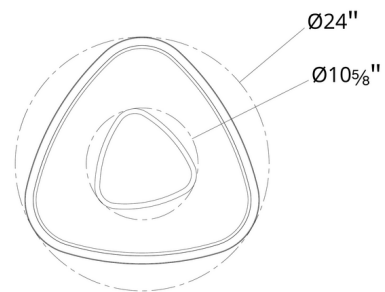

CLICK TO VIEW PRODUCT

Notes: