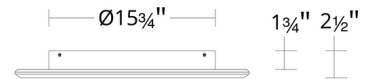

CLICK TO VIEW PRODUCT

Notes: