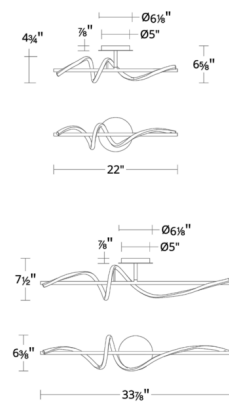

Description

The Corkscrew Bathroom Vanity Light features a linear bar playfully encircled by a twisting LED strip. Corkscrew's looped structure casts ambient light in all directions while providing a stylish visual focal point. Corkscrew includes a color-select switch which allows user to field select between 2700K, 3000K, 3500K and 4000K color temperature options. Pre-select color temperature and field adjust. Dimmable with ELV (100-10%) or TRIAC (100-5%) dimmers. Can be mounted on wall in all orientations.

Specifications

COLOR	White
BODY FINISH	Black
WATTAGE	20W
DIMMER	Low Voltage Electronic
DIMENSIONS	4.75"W x 22"H x 6.63"D
INTEGRATED LED MODULE	1 x LED/20W/120-277V LED

Technical Information

LAMP LIFE	50000 hours
COLOR RENDERING	90 CRI
LAMP COLOR	2700K
LUMENS/WATT	53.35
LUMINOUS FLUX	1067 lumens

Shown in black / white

CLICK TO VIEW PRODUCT

Notes: