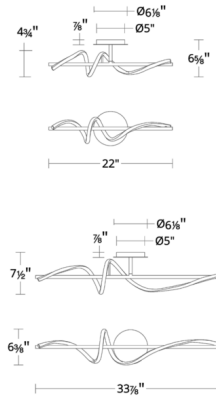

Description

The Corkscrew Bathroom Vanity Light features a linear bar playfully encircled by a twisting LED strip. Corkscrew's looped structure casts ambient light in all directions while providing a stylish visual focal point. Corkscrew includes a color-select switch which allows user to field select between 2700K, 3000K, 3500K and 4000K color temperature options. Pre-select color temperature and field adjust. Dimmable with ELV (100-10%) or TRIAC (100-5%) dimmers. Can be mounted on wall in all orientations.

Specifications

COLOR White
 BODY FINISH Black
 WATTAGE 20W
 DIMMER Low Voltage Electronic
 DIMENSIONS 4.75"W x 22"H x 6.63"D
 INTEGRATED LED MODULE 1 x LED/20W/120-277V LED

Technical Information

LAMP LIFE 50000 hours
 COLOR RENDERING 90 CRI
 LAMP COLOR CCT Select
 LUMENS/WATT 53.35
 LUMINOUS FLUX 1067 lumens

Shown in black / white

CLICK TO VIEW PRODUCT

Notes: