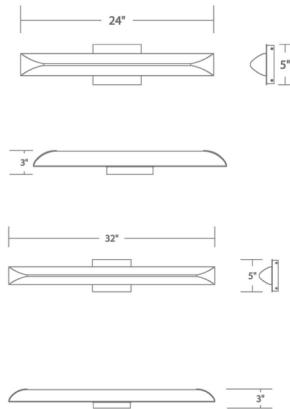

Lightology

lightology.com
866-954-4489
07-02-26

Project: _____
Company: _____
Location: _____ Fixture Type: _____
SPEC #: **WAC1424589**
Approved On: _____ Approved By: _____

Straitaway Color-Select Bathroom Vanity Light By WAC Lighting

Description

The Straitaway Color-Select Bathroom Vanity Light is clean and simple. A rounded linear silhouette features and white acrylic diffuser adorned with triangular end caps and square backplate designed to provide abundant and balanced light through an understated aesthetic. Straitaway features a color-select switch which allows user to field select between 2700K, 3000K, 3500K and 4000K color temperature options. Select a pre-set color temperature and adjust in the field. Driver included. TRIAC and ELV dimming. Includes decorative conversion plate to accommodate standard 4 inch junction box. Can be mounted on wall in all orientations.

Specifications

COLOR . . . . . White
BODY FINISH . . . . . Brushed Nickel
WATTAGE 18.5W
DIMMER . . . . . Low Voltage Electronic
DIMENSIONS . . . . . 5"W x 24"H x 3"D
INTEGRATED LED MODULE . . . . . 1 x LED/18.5W/120-277V LED

Technical Information

LAMP LIFE . . . . . 50000 hours
COLOR RENDERING . . . . . 90 CRI
LAMP COLOR . . . . . CCT Select
LUMENS/WATT 90.00
LUMINOUS FLUX . . . . . 1665 lumens

Shown in brushed nickel / white

CLICK TO VIEW PRODUCT

Notes: