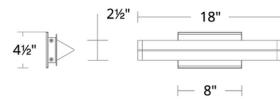

Shown in brushed nickel / white

CLICK TO VIEW PRODUCT

Notes: