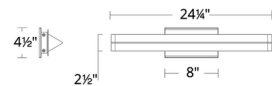

CLICK TO VIEW PRODUCT

Notes: