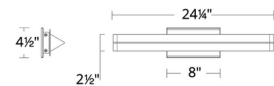

CLICK TO VIEW PRODUCT

Notes: