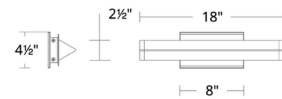

Shown in brushed nickel / white

CLICK TO VIEW PRODUCT

Notes: