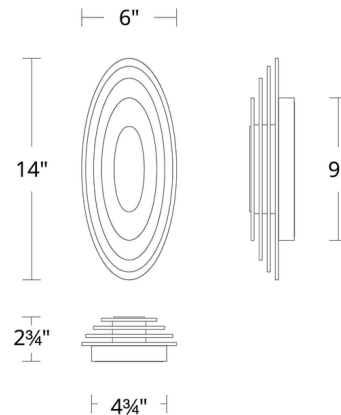

Shown in black / white

CLICK TO VIEW PRODUCT

Notes: