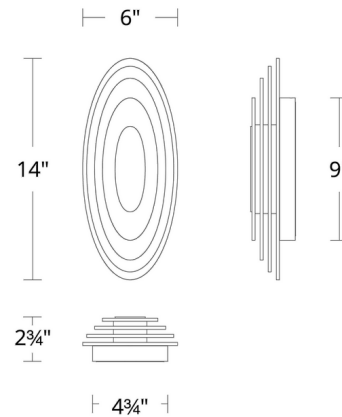

Shown in black / white

CLICK TO VIEW PRODUCT

Notes: