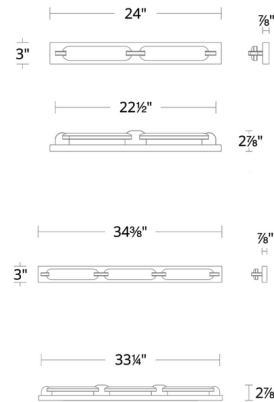

Lightology

lightology.com
866-954-4489
04-19-26

Project: _____
Company: _____
Location: _____ Fixture Type: _____
SPEC #: **WAC1424628**
Approved On: _____ Approved By: _____

Spectacle Color-Select Bathroom Vanity Light By WAC Lighting

Description

Two illuminated ovals on a rectangular backplate create a unique design for the Spectacle Bathroom Vanity Light. Spectacle features a color-select switch which allows user to field select between 2700K, 3000K, 3500K and 4000K color temperature options. Select pre-set color temperature and field adjust. Driver included. TRIAC and ELV dimming at 120V. 0-10V dimming at 277V. Note: Includes decorative conversion plate to accommodate standard 4 inch junction box. Can be mounted on wall in all orientations.

Specifications

COLOR	N/A
BODY FINISH	Aged Brass
WATTAGE	17W
DIMMER	Low Voltage Electronic
DIMENSIONS	3"W x 24"H x 2.87"D
INTEGRATED LED MODULE	1 x LED/17W/120-277V LED

Technical Information

LAMP LIFE	50000 hours
COLOR RENDERING	.90 CRI
LAMP COLOR	2700K
LUMENS/WATT	21.00
LUMINOUS FLUX	357 lumens

Shown in aged brass

CLICK TO VIEW PRODUCT

Notes: