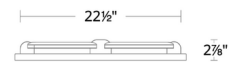

Lightology

lightology.com
866-954-4489
06-04-26

Project: _____

Company: _____

Location: _____ Fixture Type: _____

SPEC #: **WAC1424628**

Approved On: _____ Approved By: _____

Spectacle Color-Select Bathroom Vanity Light By WAC Lighting

Description

Two illuminated ovals on a rectangular backplate create a unique design for the Spectacle Bathroom Vanity Light. Spectacle features a color-select switch which allows user to field select between 2700K, 3000K, 3500K and 4000K color temperature options. Select pre-set color temperature and field adjust. Driver included. TRIAC and ELV dimming at 120V. 0-10V dimming at 277V. Note: Includes decorative conversion plate to accommodate standard 4 inch junction box. Can be mounted on wall in all orientations.

Specifications

COLOR . . . . . N/A
BODY FINISH . . . . . Aged Brass
WATTAGE 17W
DIMMER . . . . . Low Voltage Electronic
DIMENSIONS . . . . . 3"W x 24"H x 2.87"D
INTEGRATED LED MODULE . . . . . 1 x LED/17W/120-277V LED

Technical Information

LAMP LIFE . . . . . 50000 hours
COLOR RENDERING . . . . . 90 CRI
LAMP COLOR . . . . . CCT Select
LUMENS/WATT 21.00
LUMINOUS FLUX . . . . . 357 lumens

Shown in aged brass

CLICK TO VIEW PRODUCT

Notes: