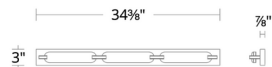

### Specifications

COLOR . . . . . N/A  
 BODY FINISH . . . . . Aged Brass  
 WATTAGE . . . . . 17W  
 DIMMER . . . . . Low Voltage Electronic  
 DIMENSIONS . . . . . 3"W x 24"H x 2.87"D  
 INTEGRATED LED MODULE . . . . . 1 x LED/17W/120-277V LED

### Technical Information

LAMP LIFE . . . . . 50000 hours  
 COLOR RENDERING . . . . . 90 CRI  
 LAMP COLOR . . . . . CCT Select  
 LUMENS/WATT . . . . . 21.00  
 LUMINOUS FLUX . . . . . 357 lumens

Shown in aged brass