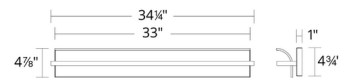

Shown in brushed nickel / white

Specifications

COLOR	White
BODY FINISH	Brushed Nickel
WATTAGE	20W
DIMMER	Low Voltage Electronic
DIMENSIONS	24.25"W x 4.75"H x 4.25"D
INTEGRATED LED MODULE	1 x LED/20W/120-277V LED