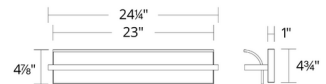

Shown in brushed nickel / white

Specifications

COLOR	White
BODY FINISH	Brushed Nickel
WATTAGE	20W
DIMMER	Low Voltage Electronic
DIMENSIONS	24.25"W x 4.75"H x 4.25"D
INTEGRATED LED MODULE	1 x LED/20W/120-277V LED