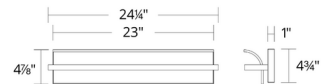

Shown in brushed nickel / white

Specifications

COLOR White
 BODY FINISH Brushed Nickel
 WATTAGE 20W
 DIMMER Low Voltage Electronic
 DIMENSIONS 24.25"W x 4.75"H x 4.25"D
 INTEGRATED LED MODULE 1 x LED/20W/120-277V LED