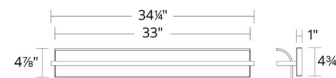

Shown in brushed nickel / white

Specifications

COLOR White
 BODY FINISH Brushed Nickel
 WATTAGE 20W
 DIMMER Low Voltage Electronic
 DIMENSIONS 24.25"W x 4.75"H x 4.25"D
 INTEGRATED LED MODULE 1 x LED/20W/120-277V LED