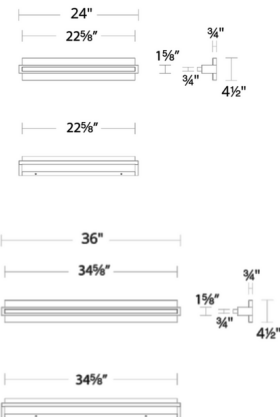

Lightology

lightology.com
866-954-4489
06-29-26

Project: _____
Company: _____
Location: _____ Fixture Type: _____
SPEC #: **WAC1424660**
Approved On: _____ Approved By: _____

Skate Color-Select Bathroom Vanity Light By WAC Lighting

Description

A textured slab glides into a banded frame with the Skate Bathroom Vanity Light. LEDs underneath shine through the acrylic bar, creating sparkling illumination. Skate features a color-select switch which allows user to field select between 2700K, 3000K, 3500K and 4000K color temperature options. Select pre-set color temperature and field adjust. TRIAC and ELV dimming. Can be mounted on wall in all orientations.

Specifications

COLOR	Clear
BODY FINISH	Black
WATTAGE	11W
DIMMER	Low Voltage Electronic
DIMENSIONS	4.5"W x 24"H x 1.63"D
INTEGRATED LED MODULE	1 x LED/11W/120V LED

Technical Information

COLOR RENDERING	.90 CRI
LAMP COLOR	. CCT Select
LUMENS/WATT	36.18
LUMINOUS FLUX	398 lumens

Shown in black / clear

CLICK TO VIEW PRODUCT

Notes: