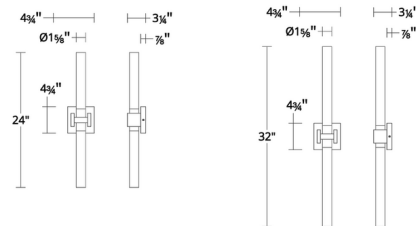

Lightology

lightology.com
866-954-4489
06-29-26

Project: _____
Company: _____
Location: _____ Fixture Type: _____
SPEC #: **WAC1424677**
Approved On: _____ Approved By: _____

Ripple Color-Select Bathroom Vanity Light By WAC Lighting

Description

The Ripple Bathroom Vanity Light is a glimmering bar of textured glass and makes a luminous impression. Its sleek square metal wall plate anchors a cylindrical metal collar holding the lightbar in place. Ripple features a color-select switch which allows user to field select between 2700K, 3000K, 3500K and 4000K color temperature options. Select pre-set color temperature and field adjust. TRIAC and ELV dimming. Can be mounted on wall in all orientations.

Shown in brushed nickel / white

Specifications

COLOR	White
BODY FINISH	Brushed Nickel
WATTAGE	15W
DIMMER	Low Voltage Electronic
DIMENSIONS	4.75"W x 24"H x 3.25"D
INTEGRATED LED MODULE	1 x LED/15W/120V LED

Technical Information

COLOR RENDERING	90 CRI
LAMP COLOR	CCT Select
LUMENS/WATT	24.20
LUMINOUS FLUX	363 lumens

CLICK TO VIEW PRODUCT

Notes: