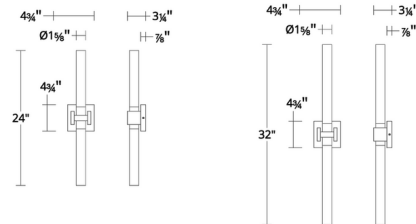

Lightology

lightology.com
866-954-4489
04-21-26

Project: _____
Company: _____
Location: _____ Fixture Type: _____
SPEC #: **WAC1424677**
Approved On: _____ Approved By: _____

Ripple Color-Select Bathroom Vanity Light By WAC Lighting

Description

The Ripple Bathroom Vanity Light is a glimmering bar of textured glass and makes a luminous impression. Its sleek square metal wall plate anchors a cylindrical metal collar holding the lightbar in place. Ripple features a color-select switch which allows user to field select between 2700K, 3000K, 3500K and 4000K color temperature options. Select pre-set color temperature and field adjust. TRIAC and ELV dimming. Can be mounted on wall in all orientations.

Shown in brushed nickel / white

Specifications

COLOR	White
BODY FINISH	Brushed Nickel
WATTAGE	15W
DIMMER	Low Voltage Electronic
DIMENSIONS	4.75"W x 24"H x 3.25"D
INTEGRATED LED MODULE	1 x LED/15W/120V LED

Technical Information

COLOR RENDERING	90 CRI
LAMP COLOR	2700K
LUMENS/WATT	24.20
LUMINOUS FLUX	363 lumens

CLICK TO VIEW PRODUCT

Notes: