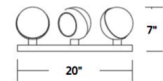

Specifications

COLOR	White
BODY FINISH	Black
WATTAGE	15W
DIMMER	Low Voltage Electronic
DIMENSIONS	20"W x 7"H x 4.37"D
INTEGRATED LED MODULE	3 x LED/5W/120-277V LED