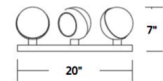

### Specifications

COLOR	White
BODY FINISH	Black
WATTAGE	15W
DIMMER	Low Voltage Electronic
DIMENSIONS	20"W x 7"H x 4.37"D
INTEGRATED LED MODULE	3 x LED/5W/120-277V LED