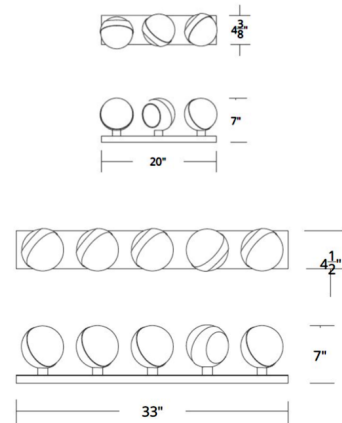

Shown in black / white