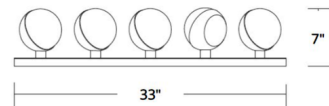

Shown in black / white

Specifications

COLOR	White
BODY FINISH	Black
WATTAGE	15W
DIMMER	Low Voltage Electronic
DIMENSIONS	20"W x 7"H x 4.37"D
INTEGRATED LED MODULE	3 x LED/5W/120-277V LED

Technical Information