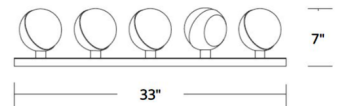

### Specifications

COLOR	White
BODY FINISH	Black
WATTAGE	15W
DIMMER	Low Voltage Electronic
DIMENSIONS	20"W x 7"H x 4.37"D
INTEGRATED LED MODULE	3 x LED/5W/120-277V LED