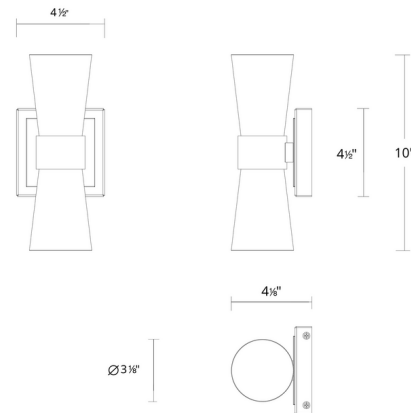

### Specifications

COLOR . . . . . Clear / White  
 BODY FINISH . . . . . Black  
 WATTAGE . . . . . 9W  
 DIMMER . . . . . Low Voltage Electronic  
 DIMENSIONS . . . . . 4.5"W x 10"H x 4.12"D  
 INTEGRATED LED MODULE . . . . . 1 x LED/9W/120-277V LED