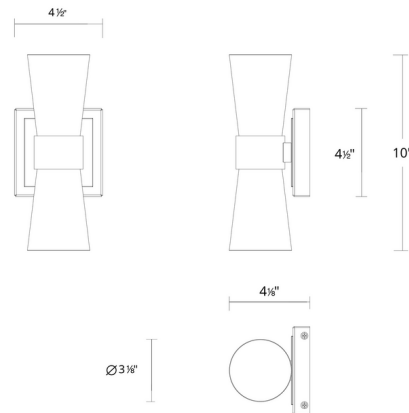

Shown in black / clear / white

Specifications

COLOR Clear / White
BODY FINISH Black
WATTAGE 9W
DIMMER Low Voltage Electronic
DIMENSIONS 4.5"W x 10"H x 4.12"D
INTEGRATED LED MODULE 1 x LED/9W/120-277V LED