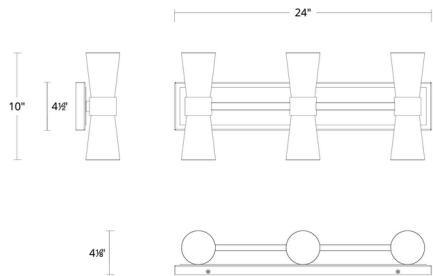

Shown in black / clear / white

Specifications

COLOR	Clear / White
BODY FINISH	Black
WATTAGE	21W
DIMMER	Low Voltage Electronic
DIMENSIONS	24"W x 10"H x 4.12"D
INTEGRATED LED MODULE	3 x LED/7W/120-277V LED