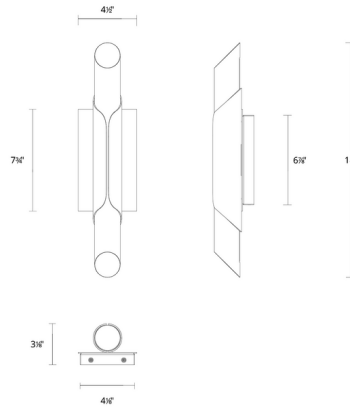

Lightology

lightology.com
866-954-4489
07-02-26

Project: _____

Company: _____

Location: _____ Fixture Type: _____

SPEC #: **WAC1424733**

Approved On: _____ Approved By: _____

Wrappe Color-Select Wall Sconce By WAC Lighting

Description

In a beautiful demonstration of form and function, a sleek band of metal wraps a cylinder of LED illumination on the Wrappe Color-Select Wall Sconce. Wrappe features a color-select switch which allows user to field select between 2700K, 3000K, 3500K and 4000K color temperature options. Driver included. TRIAC and ELV dimming. Can be mounted on all in all orientations.

Specifications

COLOR . . . . . White
BODY FINISH . . . . . Black
WATTAGE 15W
DIMMER . . . . . Low Voltage Electronic
DIMENSIONS . . . . . 4.5"W x 18"H x 3.12"D
INTEGRATED LED MODULE . . . . . 1 x LED/15W/120V LED

Technical Information

COLOR RENDERING . . . . . 90 CRI
LAMP COLOR . . . . . CCT Select
LUMENS/WATT 41.13
LUMINOUS FLUX . . . . . 617 lumens

Shown in black / white

CLICK TO VIEW PRODUCT

Notes: