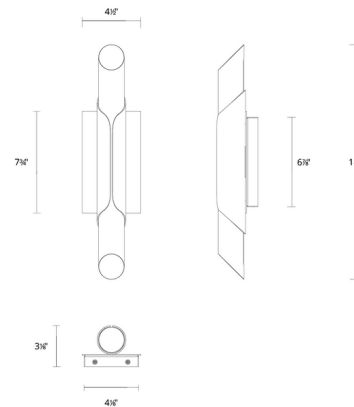

Lightology

lightology.com
866-954-4489
04-25-26

Project: _____

Company: _____

Location: _____ Fixture Type: _____

SPEC #: **WAC1424733**

Approved On: _____ Approved By: _____

Wrappe Color-Select Wall Sconce By WAC Lighting

Description

In a beautiful demonstration of form and function, a sleek band of metal wraps a cylinder of LED illumination on the Wrappe Color-Select Wall Sconce. Wrappe features a color-select switch which allows user to field select between 2700K, 3000K, 3500K and 4000K color temperature options. Driver included. TRIAC and ELV dimming. Can be mounted on all in all orientations.

Specifications

COLOR . . . . . White
BODY FINISH . . . . . Black
WATTAGE 15W
DIMMER . . . . . Low Voltage Electronic
DIMENSIONS . . . . . 4.5"W x 18"H x 3.12"D
INTEGRATED LED MODULE . . . . . 1 x LED/15W/120V LED

Technical Information

COLOR RENDERING . . . . . 90 CRI
LAMP COLOR 2700K
LUMENS/WATT 41.13
LUMINOUS FLUX . . . . . 617 lumens

Shown in black / white

CLICK TO VIEW PRODUCT

Notes: