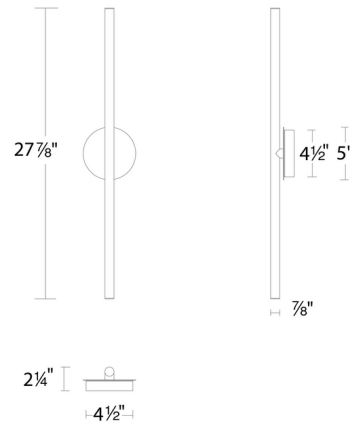

### Specifications

COLOR . . . . . White  
BODY FINISH . . . . . Black  
WATTAGE . . . . . 12W  
DIMMER . . . . . Low Voltage Electronic  
DIMENSIONS . . . . . 4.5"W x 27.88"H x 2.25"D  
INTEGRATED LED MODULE . . . . . 1 x LED/12W/120-277V LED

### Technical Information

COLOR RENDERING . . . . . 90 CRI  
LAMP COLOR . . . . . 2700K  
LUMENS/WATT . . . . . 55.42  
LUMINOUS FLUX . . . . . 665 lumens

Shown in black / white

CLICK TO VIEW PRODUCT

Notes: