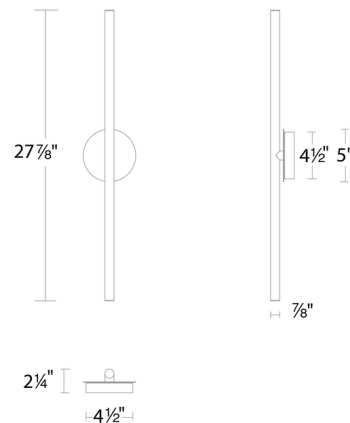

Lightology

lightology.com
866-954-4489
06-04-26

Project: _____
Company: _____
Location: _____ Fixture Type: _____
SPEC #: **WAC1424741**
Approved On: _____ Approved By: _____

Lanky Color-Select Bathroom Vanity Light By WAC Lighting

Description

In a long and lean silhouette, the Lanky Color-Select Bathroom Vanity Light is a slim bar of light diffusing a warm glow. Able to rotate 165 degrees. Features a color-select switch which allows user to field select between 2700K, 3000K, 3500K and 4000K color temperature options. Select a pre-set color temperature and adjust in the field. TRIAC and ELV dimming. Can be mounted on wall in all orientations.

Specifications

COLOR . . . . . White
BODY FINISH . . . . . Black
WATTAGE 12W
DIMMER . . . . . Low Voltage Electronic
DIMENSIONS . . . . . 4.5"W x 27.88"H x 2.25"D
INTEGRATED LED MODULE . . . . . 1 x LED/12W/120-277V LED

Technical Information

COLOR RENDERING . . . . . 90 CRI
LAMP COLOR . . . . . CCT Select
LUMENS/WATT 55.42
LUMINOUS FLUX . . . . . 665 lumens

Shown in black / white

CLICK TO VIEW PRODUCT

Notes: