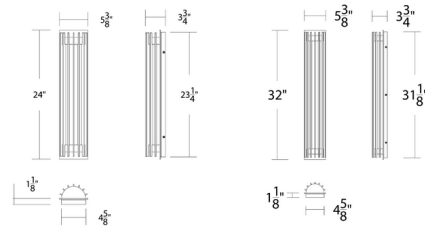

Lightology

lightology.com
866-954-4489
04-28-26

Project: _____
Company: _____
Location: _____ Fixture Type: _____
SPEC #: **WAC1424748**
Approved On: _____ Approved By: _____

Moline Color-Select Outdoor Wall Light By WAC Lighting

Description

Crisp lines define the sophisticated Moline Color-Select Outdoor Wall Light. Light shines through its banded diffuser creating a commanding presence on exteriors. Features a color-select switch which allows user to field select between 2700K, 3000K, 3500K and 4000K color temperature options. Order pre-set color temperature and adjust in the field. Driver included. TRIAC and ELV dimming. Can be mounted on wall in all orientations.

Specifications

COLOR	White
BODY FINISH	Black
WATTAGE	30W
DIMMER	Low Voltage Electronic
DIMENSIONS	5.78"W x 24"H x 3.75"D
INTEGRATED LED MODULE	1 x LED/30W/120V LED

Technical Information

COLOR RENDERING	90 CRI
LAMP COLOR	2700K
LUMENS/WATT	22.83
LUMINOUS FLUX	685 lumens

Shown in black / white

CLICK TO VIEW PRODUCT

Notes: