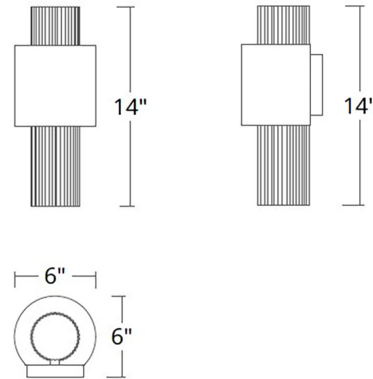

CLICK TO VIEW PRODUCT

Notes: