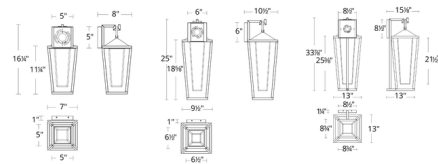

Shown in black / clear

Specifications

COLOR Clear
 BODY FINISH Black
 WATTAGE 13W
 DIMMER Low Voltage Electronic
 DIMENSIONS 7"W x 16.25"H x 5"D
 INTEGRATED LED MODULE 1 x LED/13W/120V LED

Technical Information