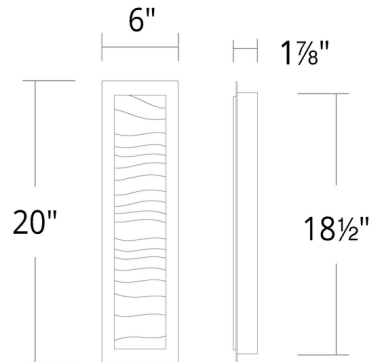

Shown in black / white

CLICK TO VIEW PRODUCT

Notes: