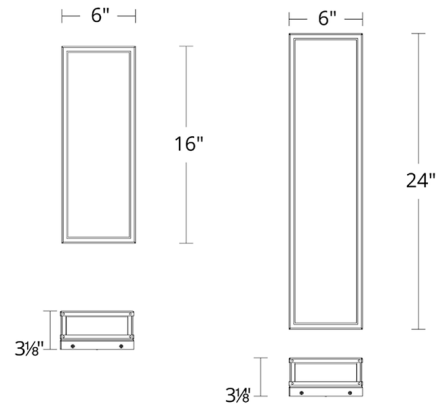

Shown in black / white

CLICK TO VIEW PRODUCT

Notes: