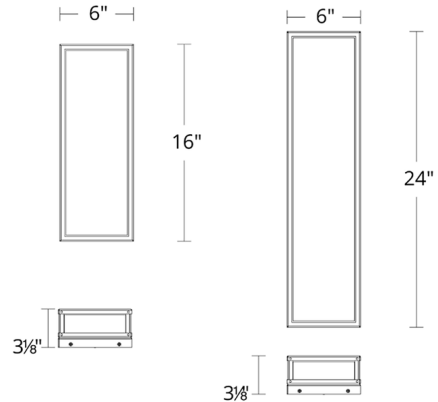

Shown in black / white

CLICK TO VIEW PRODUCT

Notes: