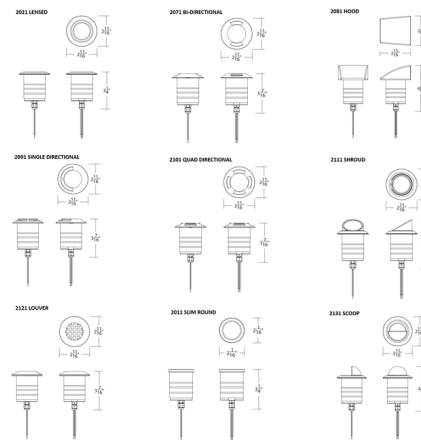

### Description

Enjoy awe-inspiring wayfinding illumination with the Round 2 Inch Colorscaping RGB+White (Red-Blue-Green + 2700K-6500K) Recessed Indicator Light. From subtle tones to bold vivid hues, create multi-colored lighting effects to control sightlines and make your yard feel larger at night. Each fixture can be individually controlled. Fixtures can be grouped and controlled together. Fixtures contain discreet, warm, and cool white LEDs for full tunability. Fixtures can generate tens of thousands of different colors. Automations can be stored and recalled for schedules and lighting scenes. Fixtures from multiple transformers can be controlled as a single group in the app. Integrators can control the fixtures using industry standard DMX 512. NOTE: Required power supply and optional accessories sold separately.

### Specifications

COLOR	N/A
BODY FINISH	Stainless Steel
WATTAGE	4.5W
DIMMER	N/A
DIMENSIONS	2.69"W x 3.25"H
INTEGRATED LED MODULE	1 x LED/4.5W/12V LED

### Technical Information

COLOR RENDERING	85 CRI
LAMP COLOR	RGB+White
LUMENS/WATT	55.56
LUMINOUS FLUX	250 lumens

Shown in stainless steel

CLICK TO VIEW PRODUCT

Notes: