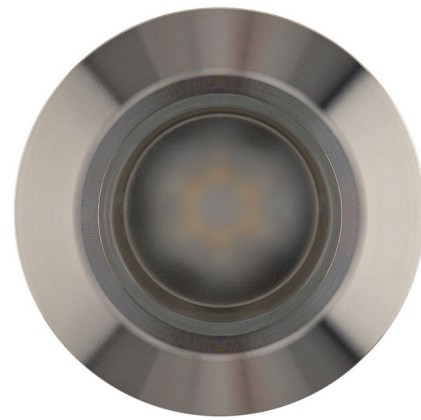

Lightology

lightology.com
866-954-4489
05-25-26

Project: _____
Company: _____
Location: _____ Fixture Type: _____
SPEC #: **WAC1424791**
Approved On: _____ Approved By: _____

Colorscaping 2 Inch Round Recessed Indicator Light 15V By WAC Lighting

Description

Enjoy awe-inspiring wayfinding illumination with the Round 2 Inch Colorscaping RGB+White (Red-Blue-Green + 2700K-6500K) Recessed Indicator Light. From subtle tones to bold vivid hues, create multi-colored lighting effects to control sightlines and make your yard feel larger at night. Each fixture can be individually controlled. Fixtures can be grouped and controlled together. Fixtures contain discreet, warm, and cool white LEDs for full tunability. Fixtures can generate tens of thousands of different colors. Automations can be stored and recalled for schedules and lighting scenes. Fixtures from multiple transformers can be controlled as a single group in the app. Integrators can control the fixtures using industry standard DMX 512. NOTE: Required power supply and optional accessories sold separately.

Specifications

COLOR	N/A
BODY FINISH	Stainless Steel
WATTAGE	4.5W
DIMMER	N/A
DIMENSIONS	2.69"W x 3.25"H
INTEGRATED LED MODULE	1 x LED/4.5W/12V LED

Technical Information

COLOR RENDERING	85 CRI
LAMP COLOR	RGB+White
LUMENS/WATT	55.56
LUMINOUS FLUX	250 lumens

Shown in stainless steel