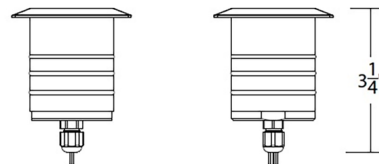

CLICK TO VIEW PRODUCT

Notes: