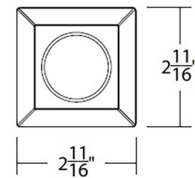

CLICK TO VIEW PRODUCT

Notes: