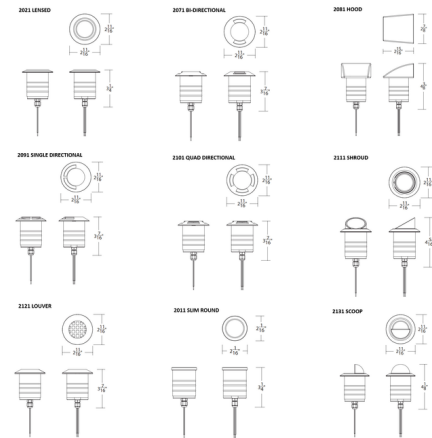

Description

Enjoy awe-inspiring wayfinding illumination with the Round 2 Inch Colorscaping RGB+White (Red-Blue-Green + 2700K-6500K) Recessed Indicator Light. From subtle tones to bold vivid hues, create multi-colored lighting effects to control sightlines and make your yard feel larger at night. Each fixture can be individually controlled. Fixtures can be grouped and controlled together. Fixtures contain discreet, warm, and cool white LEDs for full tunability. Fixtures can generate tens of thousands of different colors. Automations can be stored and recalled for schedules and lighting scenes. Fixtures from multiple transformers can be controlled as a single group in the app. Integrators can control the fixtures using industry standard DMX 512. NOTE: Required power supply and optional accessories sold separately.

Specifications

COLOR	N/A
BODY FINISH	Bronze Stainless Steel
WATTAGE	4.5W
DIMMER	N/A
DIMENSIONS	2.69"W x 3.44"H
INTEGRATED LED MODULE	1 x LED/4.5W/12V LED

Technical Information

COLOR RENDERING	85 CRI
LAMP COLOR	RGB+White
LUMENS/WATT	17.78
LUMINOUS FLUX	80 lumens

Shown in bronze stainless steel

CLICK TO VIEW PRODUCT

Notes: