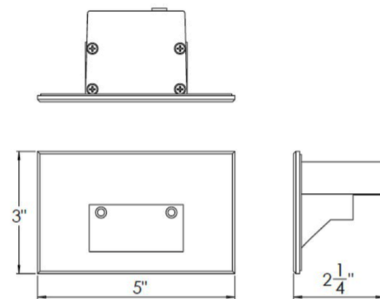

CLICK TO VIEW PRODUCT

Notes: