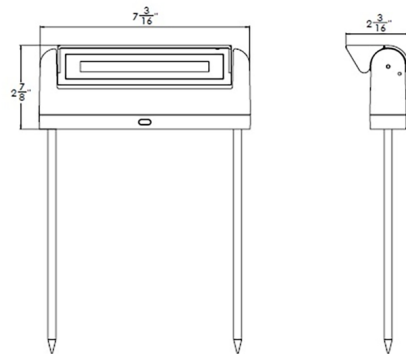

CLICK TO VIEW PRODUCT

Notes: