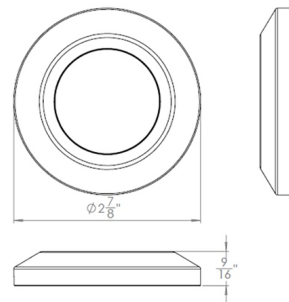

Description

The Landscape Surface Mount 12V slim low profile design indicator luminaire is designed for both soft and hard ground applications including wells and ponds, decks and patios, inground, as well as ceiling and wall applications. Suitable for continuous immersion under water. NOTE: Required 12V transformer sold separately. Includes 10 foot lead wire and direct burial gel filled wire nuts.

Shown in bronze stainless steel / white

Specifications

COLOR White
BODY FINISH Bronze Stainless Steel
WATTAGE 3.5W
DIMMER Low Voltage Magnetic
DIMENSIONS 2.88"W x 0.63"H
INTEGRATED LED MODULE 1 x LED/3.5W/12V LED