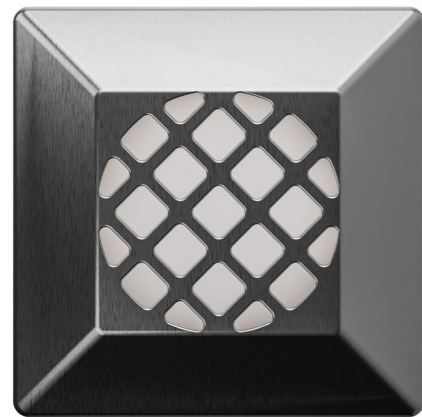

## Surface Mount Mini Indicator Light with Louver 12V

By WAC Lighting

### Description

The Landscape Surface Mount with Louver 12V slim low profile design indicator luminaire is designed for both soft and hard ground applications including wells and ponds, decks and patios, inground, as well as ceiling and wall applications. Suitable for continuous immersion under water. NOTE: Required 12V transformer sold separately. Includes 10 foot lead wire and direct burial gel filled wire nuts.

Shown in stainless steel

### Specifications

COLOR	N/A
BODY FINISH	Stainless Steel
WATTAGE	3.5W
DIMMER	Low Voltage Magnetic
DIMENSIONS	2.78"W x 0.63"H
INTEGRATED LED MODULE	1 x LED/3.5W/12V LED