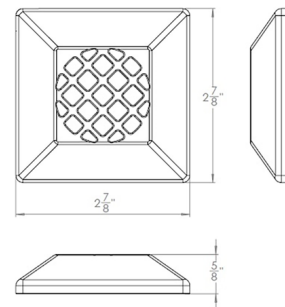

### Description

The Landscape Surface Mount with Louver 12V slim low profile design indicator luminaire is designed for both soft and hard ground applications including wells and ponds, decks and patios, inground, as well as ceiling and wall applications. Suitable for continuous immersion under water. NOTE: Required 12V transformer sold separately. Includes 10 foot lead wire and direct burial gel filled wire nuts.

### Specifications

COLOR	N/A
BODY FINISH	Stainless Steel
WATTAGE	3.5W
DIMMER	Low Voltage Magnetic
DIMENSIONS	2.78"W x 0.63"H
INTEGRATED LED MODULE	1 x LED/3.5W/12V LED