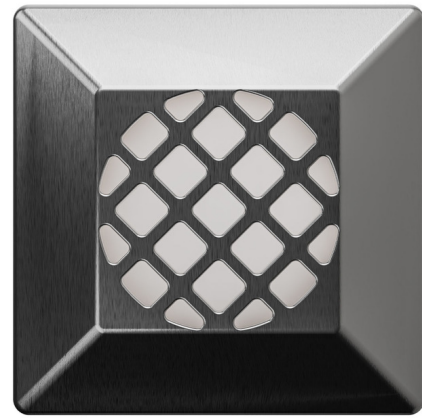

## Surface Mount Mini Indicator Light with Louver 12V

By WAC Lighting

### Description

The Landscape Surface Mount with Louver 12V slim low profile design indicator luminaire is designed for both soft and hard ground applications including wells and ponds, decks and patios, inground, as well as ceiling and wall applications. Suitable for continuous immersion under water. NOTE: Required 12V transformer sold separately. Includes 10 foot lead wire and direct burial gel filled wire nuts.

Shown in stainless steel

### Specifications

COLOR	N/A
BODY FINISH	Stainless Steel
WATTAGE	3.5W
DIMMER	Low Voltage Magnetic
DIMENSIONS	2.78"W x 0.63"H
INTEGRATED LED MODULE	1 x LED/3.5W/12V LED