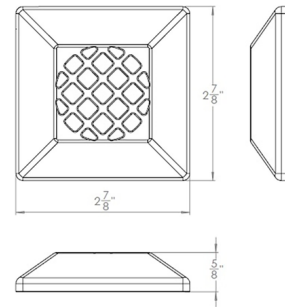

### Description

The Landscape Surface Mount with Louver 12V slim low profile design indicator luminaire is designed for both soft and hard ground applications including wells and ponds, decks and patios, inground, as well as ceiling and wall applications. Suitable for continuous immersion under water. NOTE: Required 12V transformer sold separately. Includes 10 foot lead wire and direct burial gel filled wire nuts.

### Specifications

COLOR	N/A
BODY FINISH	Stainless Steel
WATTAGE	3.5W
DIMMER	Low Voltage Magnetic
DIMENSIONS	2.78"W x 0.63"H
INTEGRATED LED MODULE	1 x LED/3.5W/12V LED