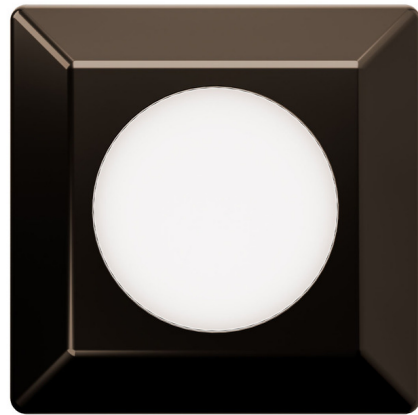

Lightology

lightology.com
866-954-4489
04-28-26

Project: _____

Company: _____

Location: _____ Fixture Type: _____

SPEC #: **WAC1424823**

Approved On: _____ Approved By: _____

Surface Mount Mini Indicator Light 12V

By WAC Lighting

Description

The Landscape Surface Mount 12V slim low profile design indicator luminaire is designed for both soft and hard ground applications including wells and ponds, decks and patios, inground, as well as ceiling and wall applications. Suitable for continuous immersion under water. NOTE: Required 12V transformer sold separately. Includes 10 foot lead wire and direct burial gel filled wire nuts.

Shown in bronze stainless steel

Specifications

COLOR	N/A
BODY FINISH	Bronze Stainless Steel
WATTAGE	3.5W
DIMMER	Low Voltage Magnetic
DIMENSIONS	2.78"W x 0.63"H
INTEGRATED LED MODULE	1 x LED/3.5W/12V LED

Technical Information

BEAM ANGLE	100°
COLOR RENDERING	90 CRI
LAMP COLOR	2700K
LUMENS/WATT	34.29
LUMINOUS FLUX	120 lumens

CLICK TO VIEW PRODUCT

Notes: