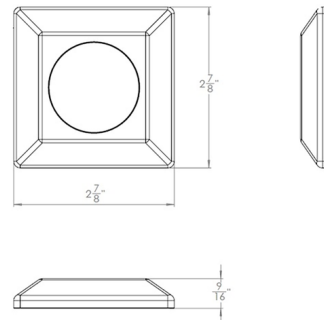

By WAC Lighting

Description

The Landscape Surface Mount 12V slim low profile design indicator luminaire is designed for both soft and hard ground applications including wells and ponds, decks and patios, inground, as well as ceiling and wall applications. Suitable for continuous immersion under water. NOTE: Required 12V transformer sold separately. Includes 10 foot lead wire and direct burial gel filled wire nuts.

Shown in bronze stainless steel

Specifications

COLOR	N/A
BODY FINISH	Bronze Stainless Steel
WATTAGE	3.5W
DIMMER	Low Voltage Magnetic
DIMENSIONS	2.78"W x 0.63"H
INTEGRATED LED MODULE	1 x LED/3.5W/12V LED