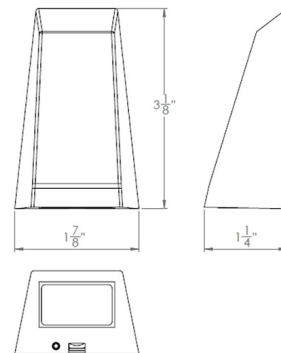

Shown in white on aluminum

Specifications

COLOR	N/A
BODY FINISH	White on Aluminum
WATTAGE	1.5W
DIMMER	Low Voltage Magnetic
DIMENSIONS	1.88"W x 1.25"H x 3.13"D
INTEGRATED LED MODULE	1 x LED/1.5W/12V LED

Technical Information