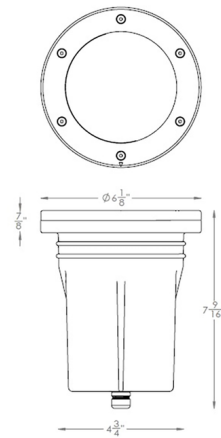

CLICK TO VIEW PRODUCT

Notes: