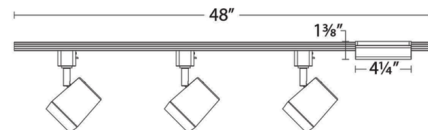

Shown in black