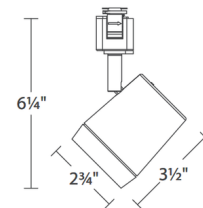

Lightology

lightology.com
866-954-4489
04-27-26

Project: _____
Company: _____
Location: _____ Fixture Type: _____
SPEC #: **WAC1424843**
Approved On: _____ Approved By: _____

Ocularc H-Series Color-Select Track Light Kit By WAC Lighting

Description

The Ocularc H-Series (Halo) Color-Select Track Light Kit combines color selectable COB LED with easy to use films for three separate beam spreads, along with an adjustable base to accommodate a variety of user preferences. With the driver and thermal/optical management encased in the die-cast housing, this compact luminaire offers a clean, versatile design that works with almost any decor. Three beam angle options are included: 60 degree beam film pre-installed, interchangeable 30 degree film supplied, remove film for 17 spot beam. Includes baffled front cover for glare control. 350 degree horizontal and 90 degree vertical aiming. Luminaires include a color-select switch which allows user to field select between 2700K, 3000K, 3500K and 4000K color temperature options. Kit includes three Ocularc LED luminaires, one 4 foot section of track with two end caps, and one floating canopy connector. TRIAC and ELV dimming.

Specifications

COLOR	N/A
BODY FINISH	Black
WATTAGE	33W
DIMMER	Low Voltage Electronic
DIMENSIONS	48"L x 2.75"W x 6.25"H
INTEGRATED LED MODULE	3 x LED/11W/120V LED

Technical Information

LAMP LIFE	50000 hours
COLOR RENDERING	90 CRI
LAMP COLOR	CCT Select
LUMENS/WATT	93.18
LUMINOUS FLUX	1025 lumens

Shown in black

CLICK TO VIEW PRODUCT

Notes: