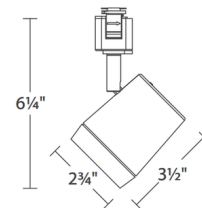

Lightology

lightology.com
866-954-4489
06-22-26

Project: _____

Company: _____

Location: _____ Fixture Type: _____

SPEC #: **WAC1424843**

Approved On: _____ Approved By: _____

Ocularc H-Series Color-Select Track Light Kit By WAC Lighting

Description

The Ocularc H-Series (Halo) Color-Select Track Light Kit combines color selectable COB LED with easy to use films for three separate beam spreads, along with an adjustable base to accommodate a variety of user preferences. With the driver and thermal/optical management encased in the die-cast housing, this compact luminaire offers a clean, versatile design that works with almost any decor. Three beam angle options are included: 60 degree beam film pre-installed, interchangeable 30 degree film supplied, remove film for 17 spot beam. Includes baffled front cover for glare control. 350 degree horizontal and 90 degree vertical aiming. Luminaires include a color-select switch which allows user to field select between 2700K, 3000K, 3500K and 4000K color temperature options. Kit includes three Ocularc LED luminaires, one 4 foot section of track with two end caps, and one floating canopy connector. TRIAC and ELV dimming.

Specifications

COLOR	N/A
BODY FINISH	Black
WATTAGE	33W
DIMMER	Low Voltage Electronic
DIMENSIONS	48"L x 2.75"W x 6.25"H
INTEGRATED LED MODULE	3 x LED/11W/120V LED

Technical Information

LAMP LIFE	50000 hours
COLOR RENDERING	90 CRI
LAMP COLOR	CCT Select
LUMENS/WATT	93.18
LUMINOUS FLUX	1025 lumens

Shown in black

CLICK TO VIEW PRODUCT

Notes: