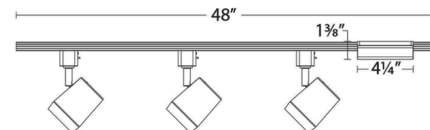

Shown in black