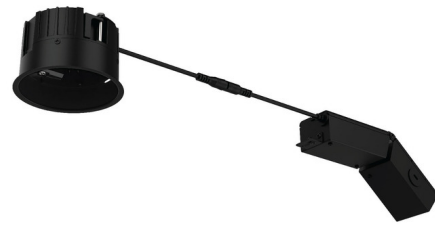

lightology.com
866-954-4489
04-27-26

Project: _____
 Company: _____
 Location: _____ Fixture Type: _____
 SPEC #: **WAC1424858**
 Approved On: _____ Approved By: _____

Aether 2 Inch 15W Shallow Airtight Non-IC Remodel Housing

By WAC Lighting

Description

Aether 2 Inch Remodel Housing is available in a 15 Watt Non-IC rated option or 9 Watt IC rated option designed to fit in tight plenum spaces. Compatible with Aether 2 inch square or round trimless or with trim options. Universal driver 120-277V with TRIAC and ELV dimming at 120V and 0-10V dimming at 277V. Note: A complete fixture requires a housing and trim, sold separately.

Shown in black

Specifications

COLOR	N/A
BODY FINISH	Black
WATTAGE	15W
DIMMER	Low Voltage Electronic
DIMENSIONS	4"W x 2.5"H
BULB NOT INCLUDED	LED/15W/120-277V LED

Technical Information

HOUSING HEIGHT	2.5"
HOUSING TYPE	Remodel NON IC Airtight
CEILING TYPE	Drywall with Trim