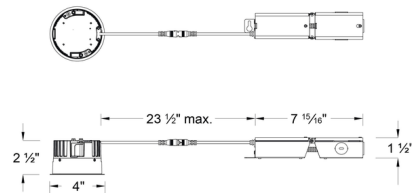

By WAC Lighting

Description

Aether 2 Inch Remodel Housing is available in a 15 Watt Non-IC rated option or 9 Watt IC rated option designed to fit in tight plenum spaces. Compatible with Aether 2 inch square or round trimless or with trim options. Universal driver 120-277V with TRIAC and ELV dimming at 120V and 0-10V dimming at 277V. Note: A complete fixture requires a housing and trim, sold separately.

Shown in black

Specifications

COLOR	N/A
BODY FINISH	Black
WATTAGE	15W
DIMMER	Low Voltage Electronic
DIMENSIONS	4"W x 2.5"H
BULB NOT INCLUDED	LED/15W/120-277V LED

Technical Information

HOUSING HEIGHT	2.5"
HOUSING TYPE	Remodel NON IC Airtight
CEILING TYPE	Drywall with Trim