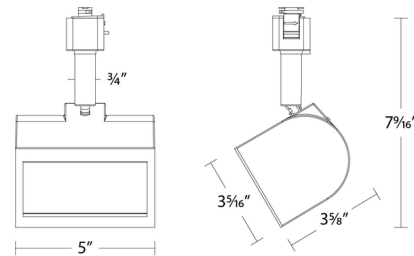

CLICK TO VIEW PRODUCT

Notes: