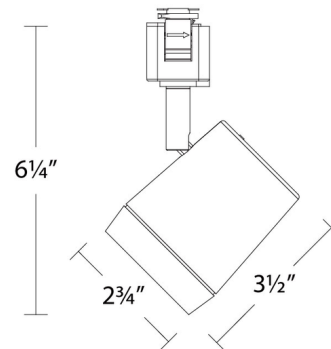

CLICK TO VIEW PRODUCT

Notes: