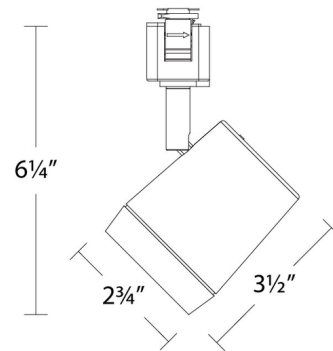

CLICK TO VIEW PRODUCT

Notes: