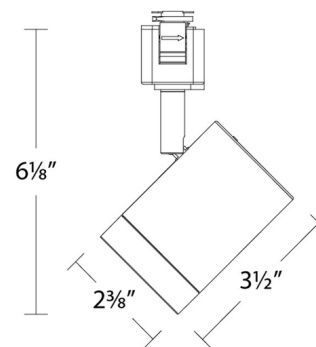

CLICK TO VIEW PRODUCT

Notes: