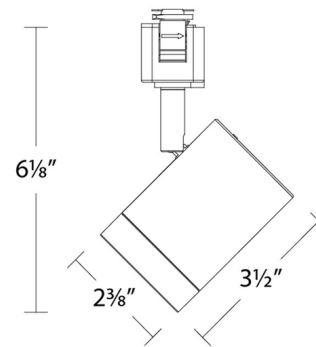

CLICK TO VIEW PRODUCT

Notes: