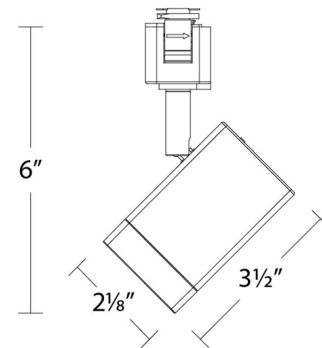

CLICK TO VIEW PRODUCT

Notes: