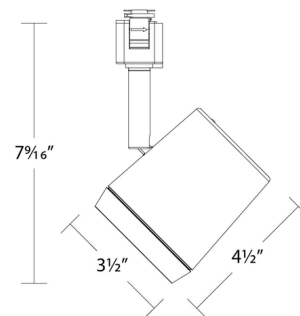

CLICK TO VIEW PRODUCT

Notes: