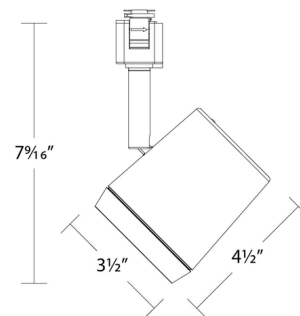

### Description

The Ocularc 7030 120 Volt Color-Select Track Head is ideal for retail and higher mounted residential installations. Features a color select switch allowing user to select between 2700K, 3000K, 3500K, 4000K or 5000K color temperature options, with the flexibility of easy-to-use films for three beam spread options (20/40/55 degree). Die-cast aluminum with baffled front cover for glare control. 350 design horizontal and 90 degree vertical aiming. Driver concealed within fixture. TRIAC and ELV dimming. Note: Not all finish options are available. Choice of H, J, or L Track System compatibility. Compatibility: L: WAC L Series and Lightolier Lytespan 120 volt single circuit track (Lightolier track by others) J: WAC J Series single circuit track and Juno 120 volt single circuit and two circuit track systems H: WAC H Series and Halo 120 volt single circuit line voltage track system (Halo track by others)

### Specifications

COLOR	N/A
BODY FINISH	Brushed Nickel
WATTAGE	29W
DIMMER	Low Voltage Electronic
DIMENSIONS	3.5"W x 7.56"H
INTEGRATED LED MODULE	1 x LED/29W/120V LED