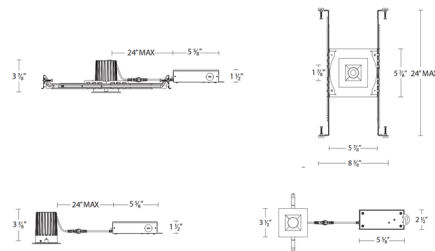

CLICK TO VIEW PRODUCT

Notes: