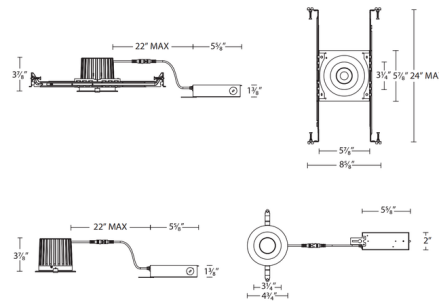

CLICK TO VIEW PRODUCT

Notes: