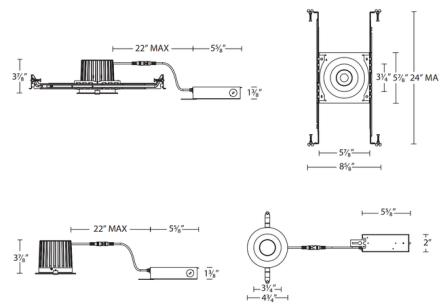

CLICK TO VIEW PRODUCT

Notes: