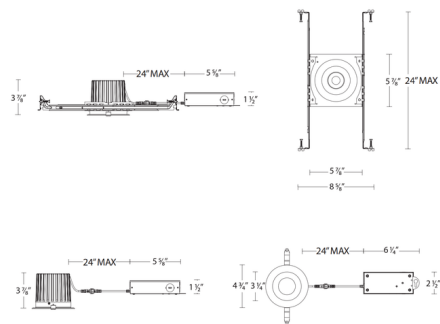

CLICK TO VIEW PRODUCT

Notes: