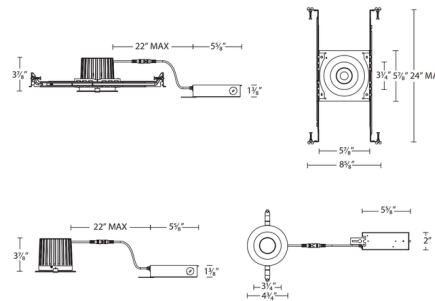

CLICK TO VIEW PRODUCT

Notes: