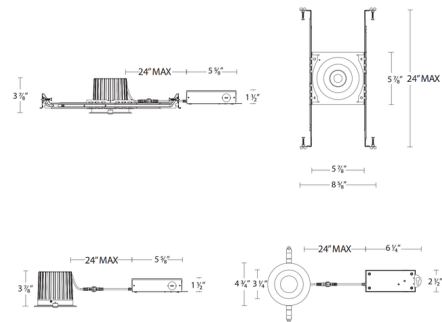

CLICK TO VIEW PRODUCT

Notes: