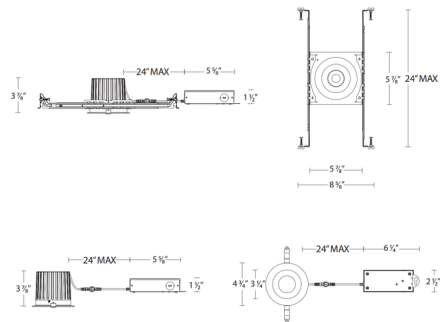

CLICK TO VIEW PRODUCT

Notes: