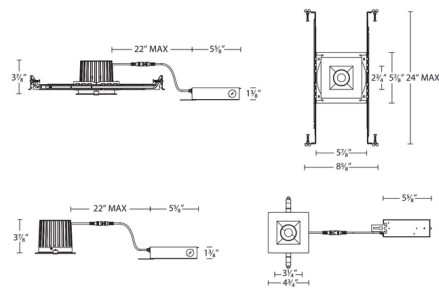

CLICK TO VIEW PRODUCT

Notes: