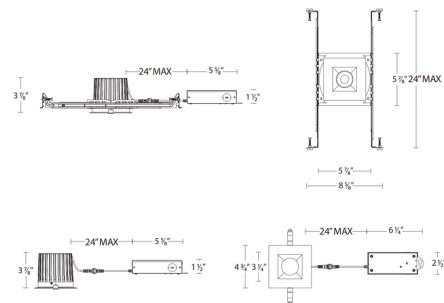

CLICK TO VIEW PRODUCT

Notes: