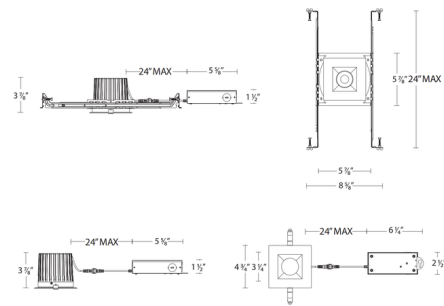

CLICK TO VIEW PRODUCT

Notes: