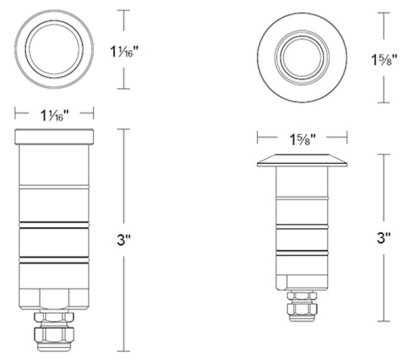

CLICK TO VIEW PRODUCT

Notes: