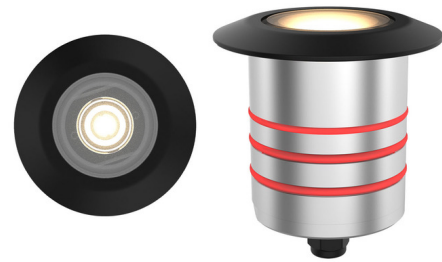

Lightology

lightology.com
866-954-4489
04-26-26

Project: _____
 Company: _____
 Location: _____ Fixture Type: _____
 SPEC #: **WAC1425141**
 Approved On: _____ Approved By: _____

Round 2 Inch Recessed Inground Indicator Light 24V

By WAC Lighting

Description

The Round 2 Inch Recessed Indicator Light is designed for both soft and hard ground applications. The indicator light is perfect for indoor and outdoor applications, including wells and ponds, decks and patios, inground, as well as shower, spa, sauna applications. Wet location rated for continuous immersion up to 5 meters underwater. Can be mounted on ceiling or wall in all orientations. Each indicator light includes 6' of low voltage burial cable, direct burial gel-filled wire nuts. Concrete pour kit accessory available, sold separately. Note: Power supply is required and sold separately. TRIAC and ELV dimming at 120V. 0-10V dimming at 277V.

Specifications

COLOR	N/A
BODY FINISH	Black
WATTAGE	4W
DIMMER	Low Voltage Electronic
DIMENSIONS	2.69"W x 2.94"H
INTEGRATED LED MODULE	1 x LED/4W/24V LED

Technical Information

LAMP LIFE	70000 hours
COLOR RENDERING	90 CRI
LAMP COLOR	2700K
LUMENS/WATT	36.25
LUMINOUS FLUX	145 lumens