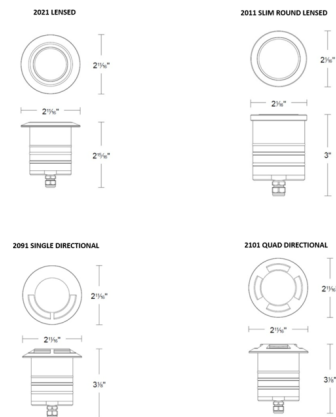

CLICK TO VIEW PRODUCT

Notes: